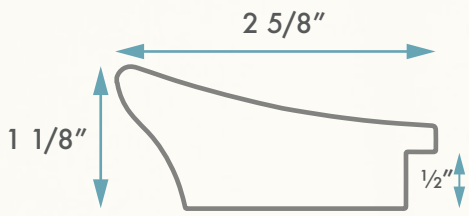

**OMEGA**   
MOULDING COMPANY

84107 • 4" light aluminum overlap veneer

(Top) 84109 • 4" medium daniela veneer  
(Bottom) 84110 • 4" dark daniela veneer

84108 • 4" medium aluminum overlap veneer

84112 • 2 5/8" medium aluminum overlap veneer

84111 • 2 5/8" light aluminum overlap veneer  
(1/2" rabbet)

84111 • light aluminum

84114 • 3 1/8" medium aluminum veneer

84113 • 3 1/8" light aluminum veneer  
(1 1/4" rabbet)

84113 • light aluminum veneer  
with white wash back edge