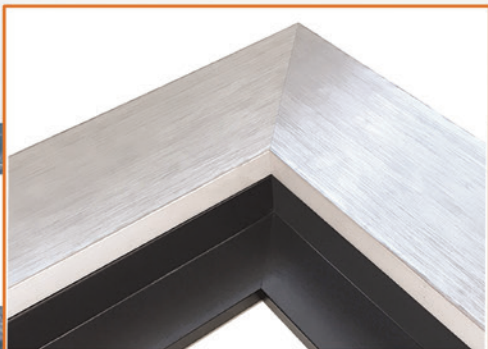

84114 • medium aluminum veneer  
with black stain back edge

84117 • 3 1/8" dark olive overlap veneer

84116 • 3 1/8" medium olive overlap veneer

84115 • 3 1/8" light olive overlap veneer

Floatmate Compatible: Fine Art mouldings 84113-84117 have 1 1/4" rabbets, allowing it to be paired with floater style 83541. Above, left: 84113 with floater 83541.