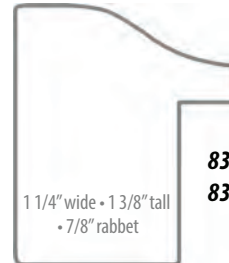

83639

3 1/4" wide • 1 3/4" tall • 7/8" rabbet

**83633 • Wenge olive veneer**  
**83637 • Amaretto olive veneer**

1 1/4" wide • 1 3/8" tall  
• 7/8" rabbet

**83635 • Wenge olive veneer**  
**83639 • Amaretto olive veneer**

2 1/8" wide • 1" tall • 1/2" rabbet

**83634 • Wenge olive veneer**  
**83638 • Amaretto olive veneer**

1 1/2" wide • 3/4" tall • 1/2" rabbet

**83636 • Wenge olive veneer**  
**83640 • Amaretto olive veneer**