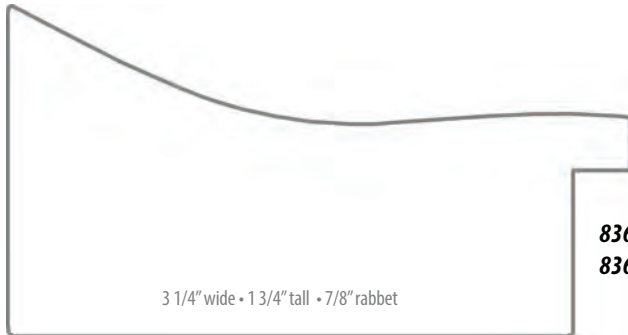

83639

3 1/4" wide • 1 3/4" tall • 7/8" rabbet

**83633 • Wenge olive veneer**  
**83637 • Amaretto olive veneer**

1 1/4" wide • 1 3/8" tall  
• 7/8" rabbet

**83635 • Wenge olive veneer**  
**83639 • Amaretto olive veneer**

2 1/8" wide • 1" tall • 1/2" rabbet

**83634 • Wenge olive veneer**  
**83638 • Amaretto olive veneer**

1 1/2" wide • 3/4" tall • 1/2" rabbet

**83636 • Wenge olive veneer**  
**83640 • Amaretto olive veneer**