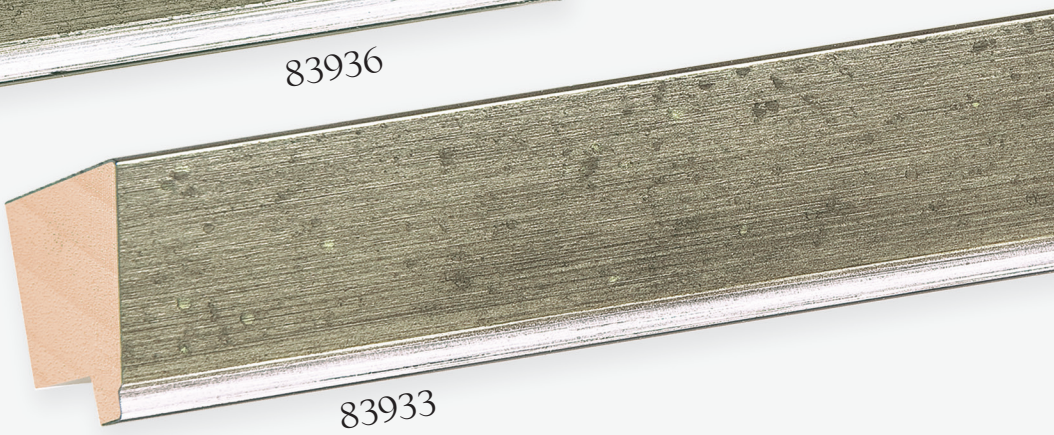

83934

83931

ORION™

83935

ΩMEGA<sup>+</sup>

83932

  
**TRENDSETTER**  
TrendSetter Program Collection

83936

83933

△ Orion mouldings are designed with the added ability to construct stacked frames for designers to customize and create harmonious color compositions.

## ORION™

Orion is a collection of 6 mouldings featuring sharp geometric silhouettes in 3 classic metallic finishes of gold, silver, and pewter. The collection's signature detail is its surface, speckled with glaze to create a mottled texture, then covered with leaf and rubbed to create delicate shimmering highlights sprinkled throughout the brushed panel.

### ◁ Photo Finish

Orion's neutral finishes of silver and pewter bring out a warmth and depth to black & white and vintage silver print photography. Employing metal finishes where opaque black, white, or grey mouldings are commonly used can bring neutral compositions to life by introducing light.