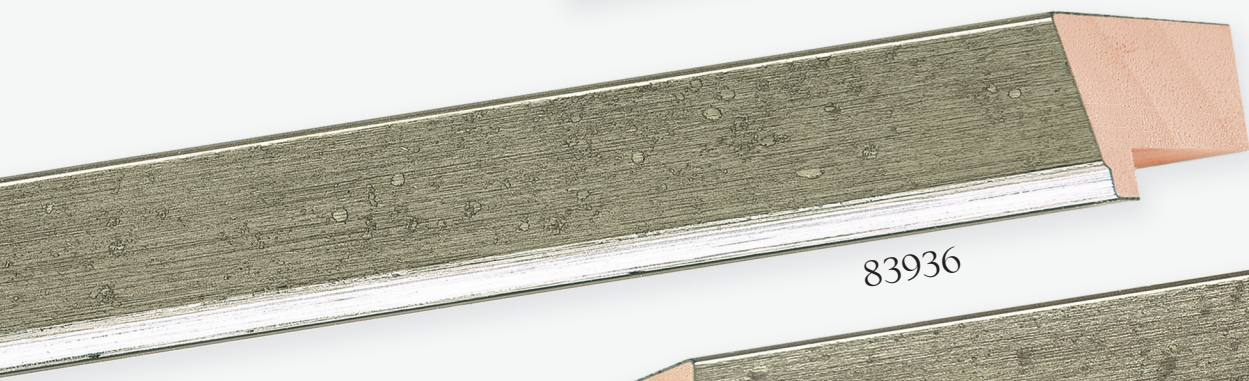

83934

83931

ORION™

83935

ΩMEGA<sup>+</sup>

83932

  
**TRENDSETTER**  
TrendSetter Program Collection

83936

83933

△ Orion mouldings are designed with the added ability to construct stacked frames for designers to customize and create harmonious color compositions.

## ORION™

Orion is a collection of 6 mouldings featuring sharp geometric silhouettes in 3 classic metallic finishes of gold, silver, and pewter. The collection's signature detail is its surface, speckled with glaze to create a mottled texture, then covered with leaf and rubbed to create delicate shimmering highlights sprinkled throughout the brushed panel.

### ◁ Photo Finish

Orion's neutral finishes of silver and pewter bring out a warmth and depth to black & white and vintage silver print photography. Employing metal finishes where opaque black, white, or grey mouldings are commonly used can bring neutral compositions to life by introducing light.