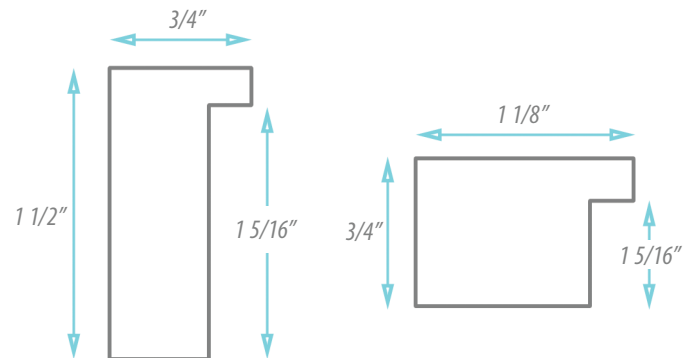

This collection is tailored towards art and photography that calls for modern-to-simple custom framing and works well with zen inspired interior design.

△ Shown above: 83941 (chalk white)

Geometric profiles set the perfect stage for artwork featuring organic shapes and natural lines of watercolors and nature photography. Serenity profiles feature tall rabbet depths on 4 items (83937-40), ideal for shadowbox framing, works on canvas, or stacking frames. These items are FloatMate™ compatible, stacking onto floater 83541 to create attractive floater frame combinations.